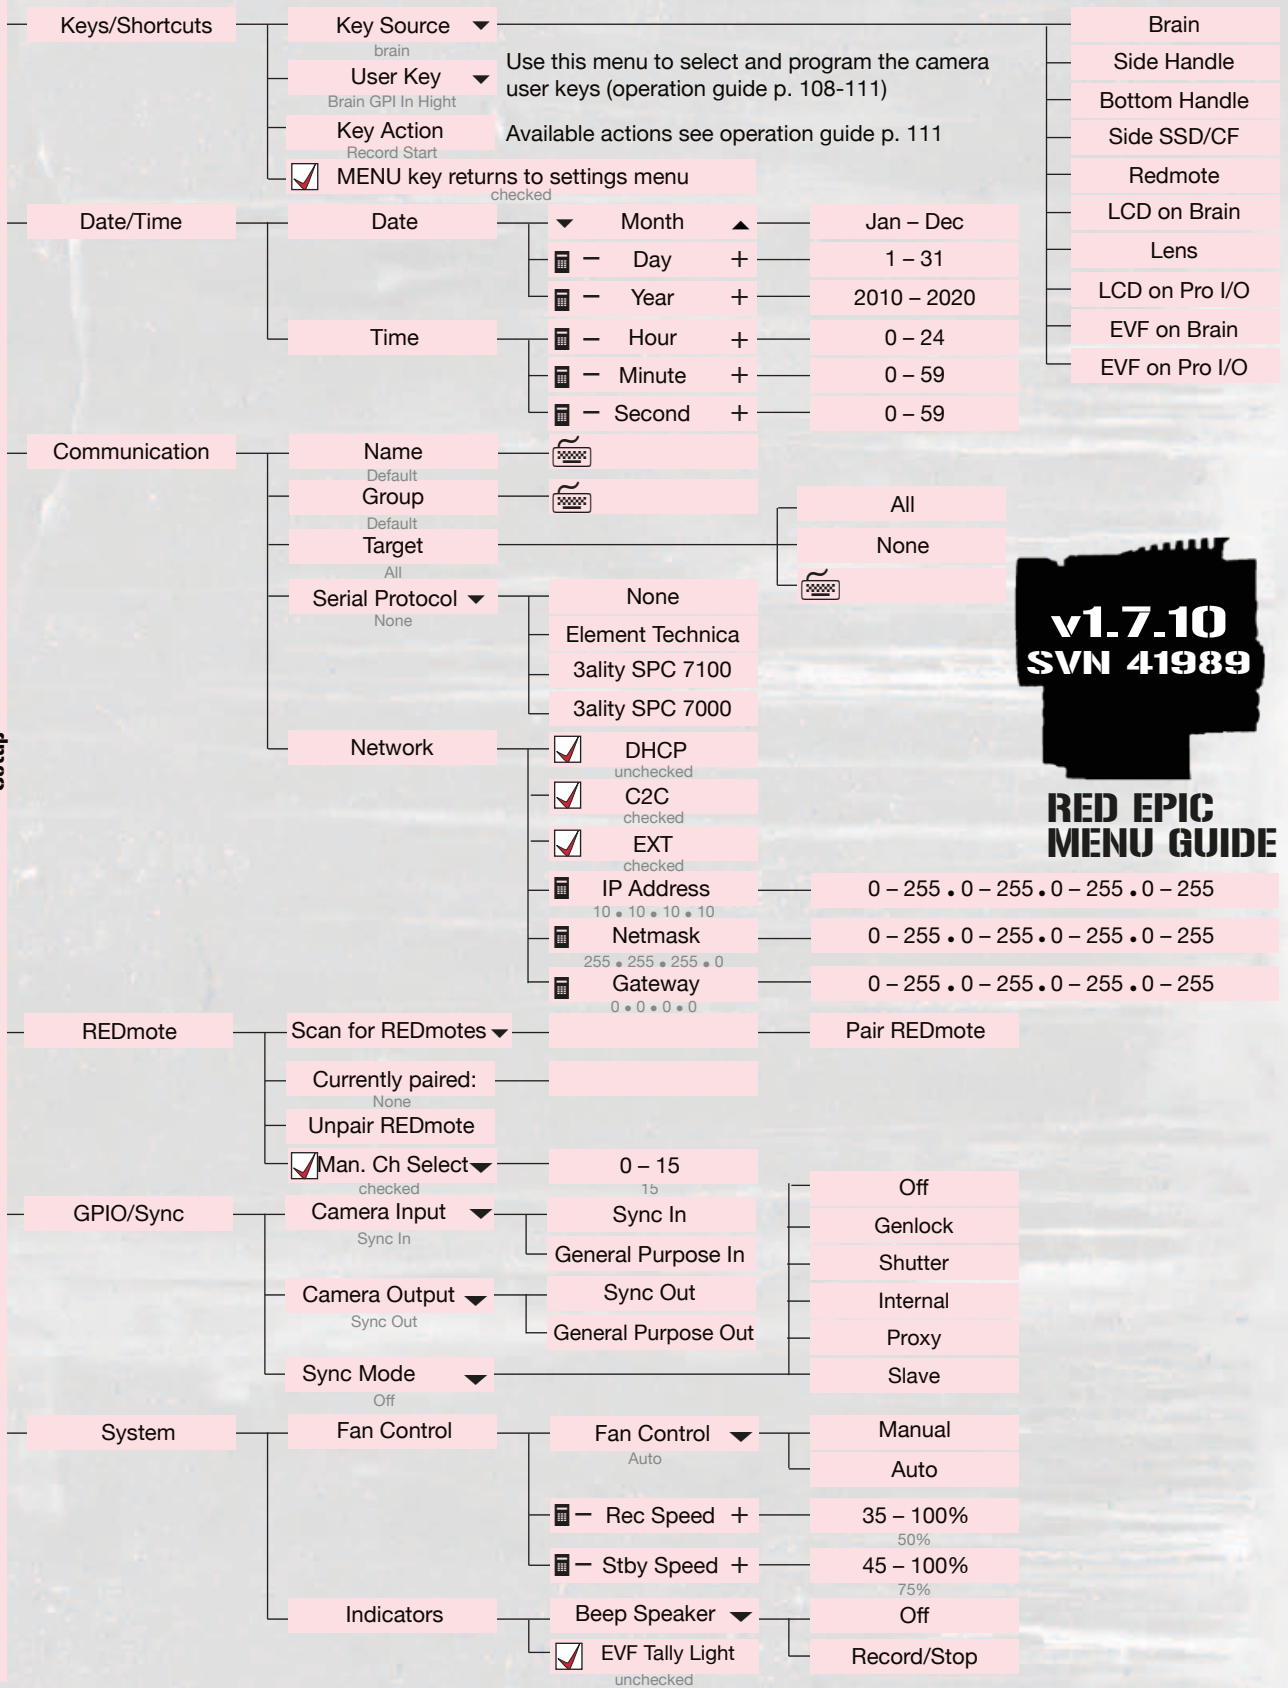

Secondary Menus 7/7

Settings

RED EPIC MENU GUIDE