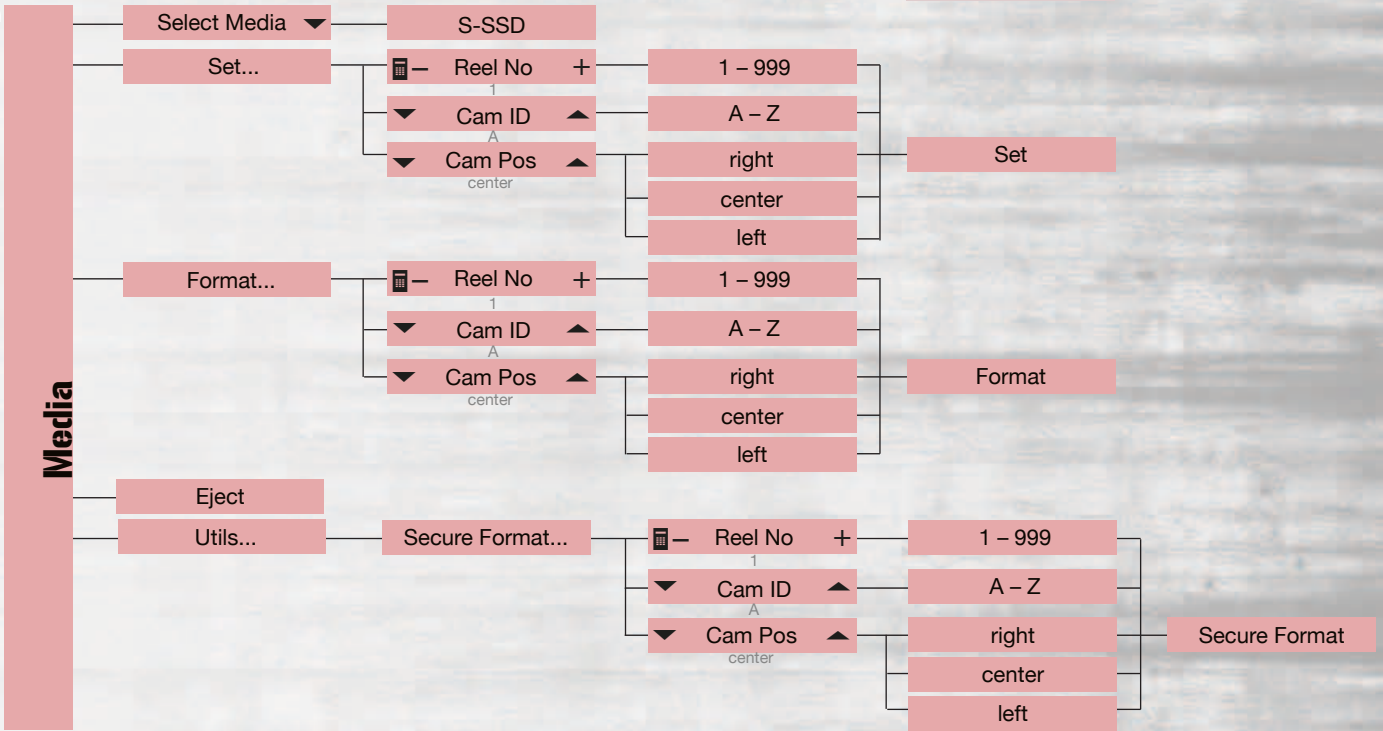

Secondary Menus 1/7

RED EPIC MENU GUIDE

Exposure

Not Implemented at this time

Settings

Settings see next pages

Secondary Menus 2/7

Settings

Look

RED EPIC MENU GUIDE

Project

Secondary Menus 6/7

Settings

Audio / Video

Automatically assign menu screen if enabled
unchecked

- Turning monitors ON/OFF or changing resolution requires a restart
- HDSDI and HDMI cannot be enabled at the same time
- Double-tapping on the touch LCD will re-enable the menus
- Settings will be applied when the dialog is closed