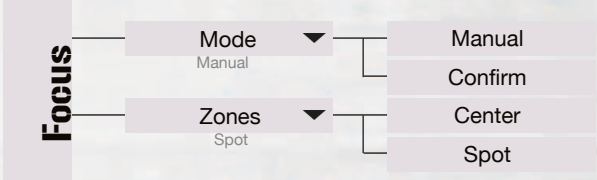

Exposure

Not Implemented at this time