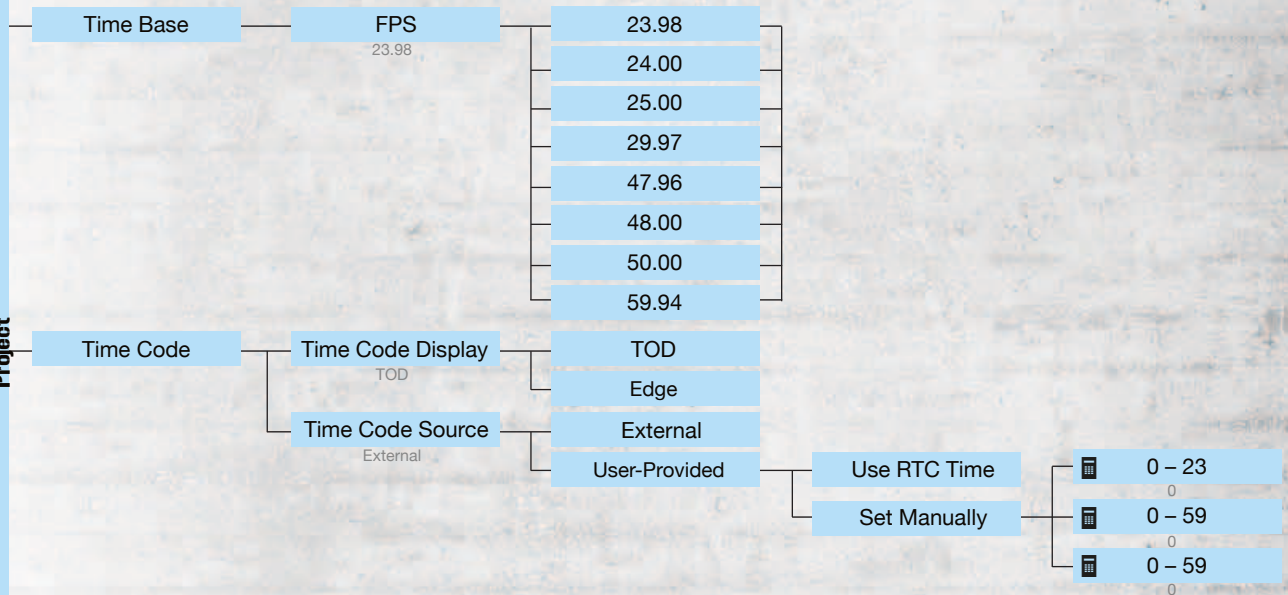

Secondary Menus 1/7

RED EPIC MENU GUIDE

Exposure

Not Implemented at this time

Settings

Settings see next pages

Secondary Menus 2/7

Settings

Display

RED EPIC MENU GUIDE

Menu Guide OCTAMAS AG Switzerland
 mail@octamas.com +41 44 401 58 00
 www.octamas.com

Settings

Display

RED EPIC MENU GUIDE

Secondary Menus 4/7

Settings

Look

RED EPIC MENU GUIDE

Project

Secondary Menus 6/7

Settings

Audio / Video

Automatically assign menu screen if enabled
unchecked

- Turning monitors ON/OFF or changing resolution requires a restart
- HDSDI and HDMI cannot be enabled at the same time
- Double-tapping on the touch LCD will re-enable the menus
- Settings will be applied when the dialog is closed