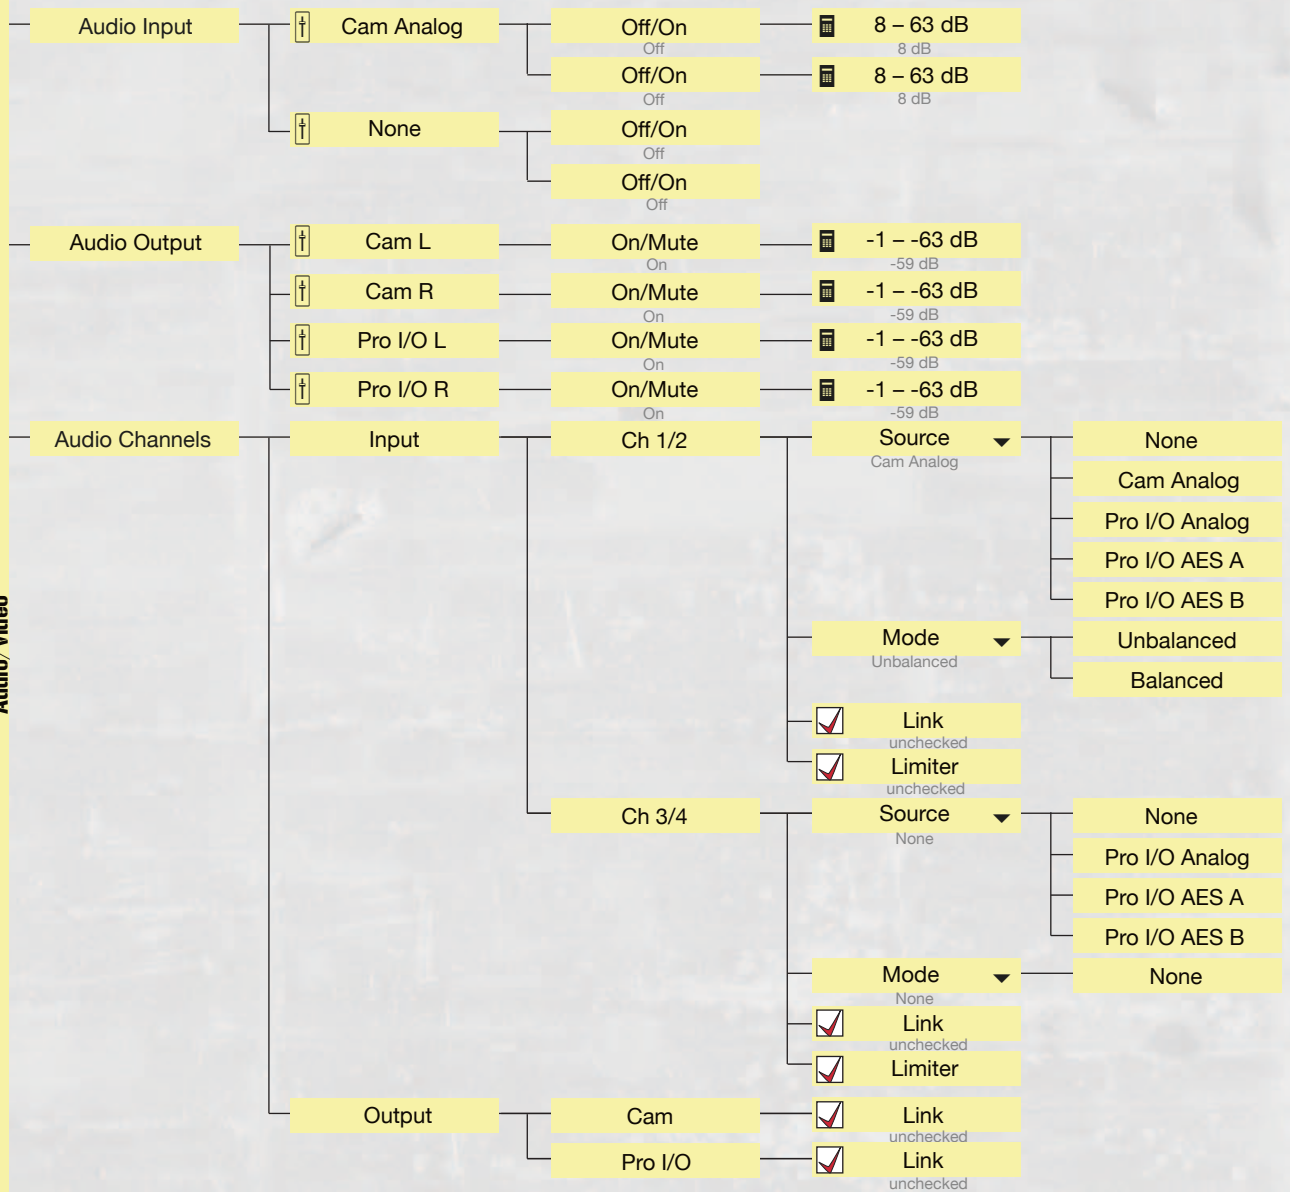

Secondary Menus 1/7

RED EPIC MENU GUIDE

Exposure

Not Implemented at this time

Settings

Settings see next pages

Secondary Menus 2/7

Settings

Display

RED EPIC MENU GUIDE

Menu Guide OCTAMAS AG Switzerland
 mail@octamas.com +41 44 401 58 00
 www.octamas.com

Settings

Display

RED EPIC MENU GUIDE

Secondary Menus 4/7

Settings

Look

RED EPIC MENU GUIDE

Project

Secondary Menus 6/7

Settings

Audio / Video

Automatically assign menu screen if enabled
unchecked

- Turning monitors ON/OFF or changing resolution requires a restart
- HDSDI and HDMI cannot be enabled at the same time
- Double-tapping on the touch LCD will re-enable the menus
- Settings will be applied when the dialog is closed