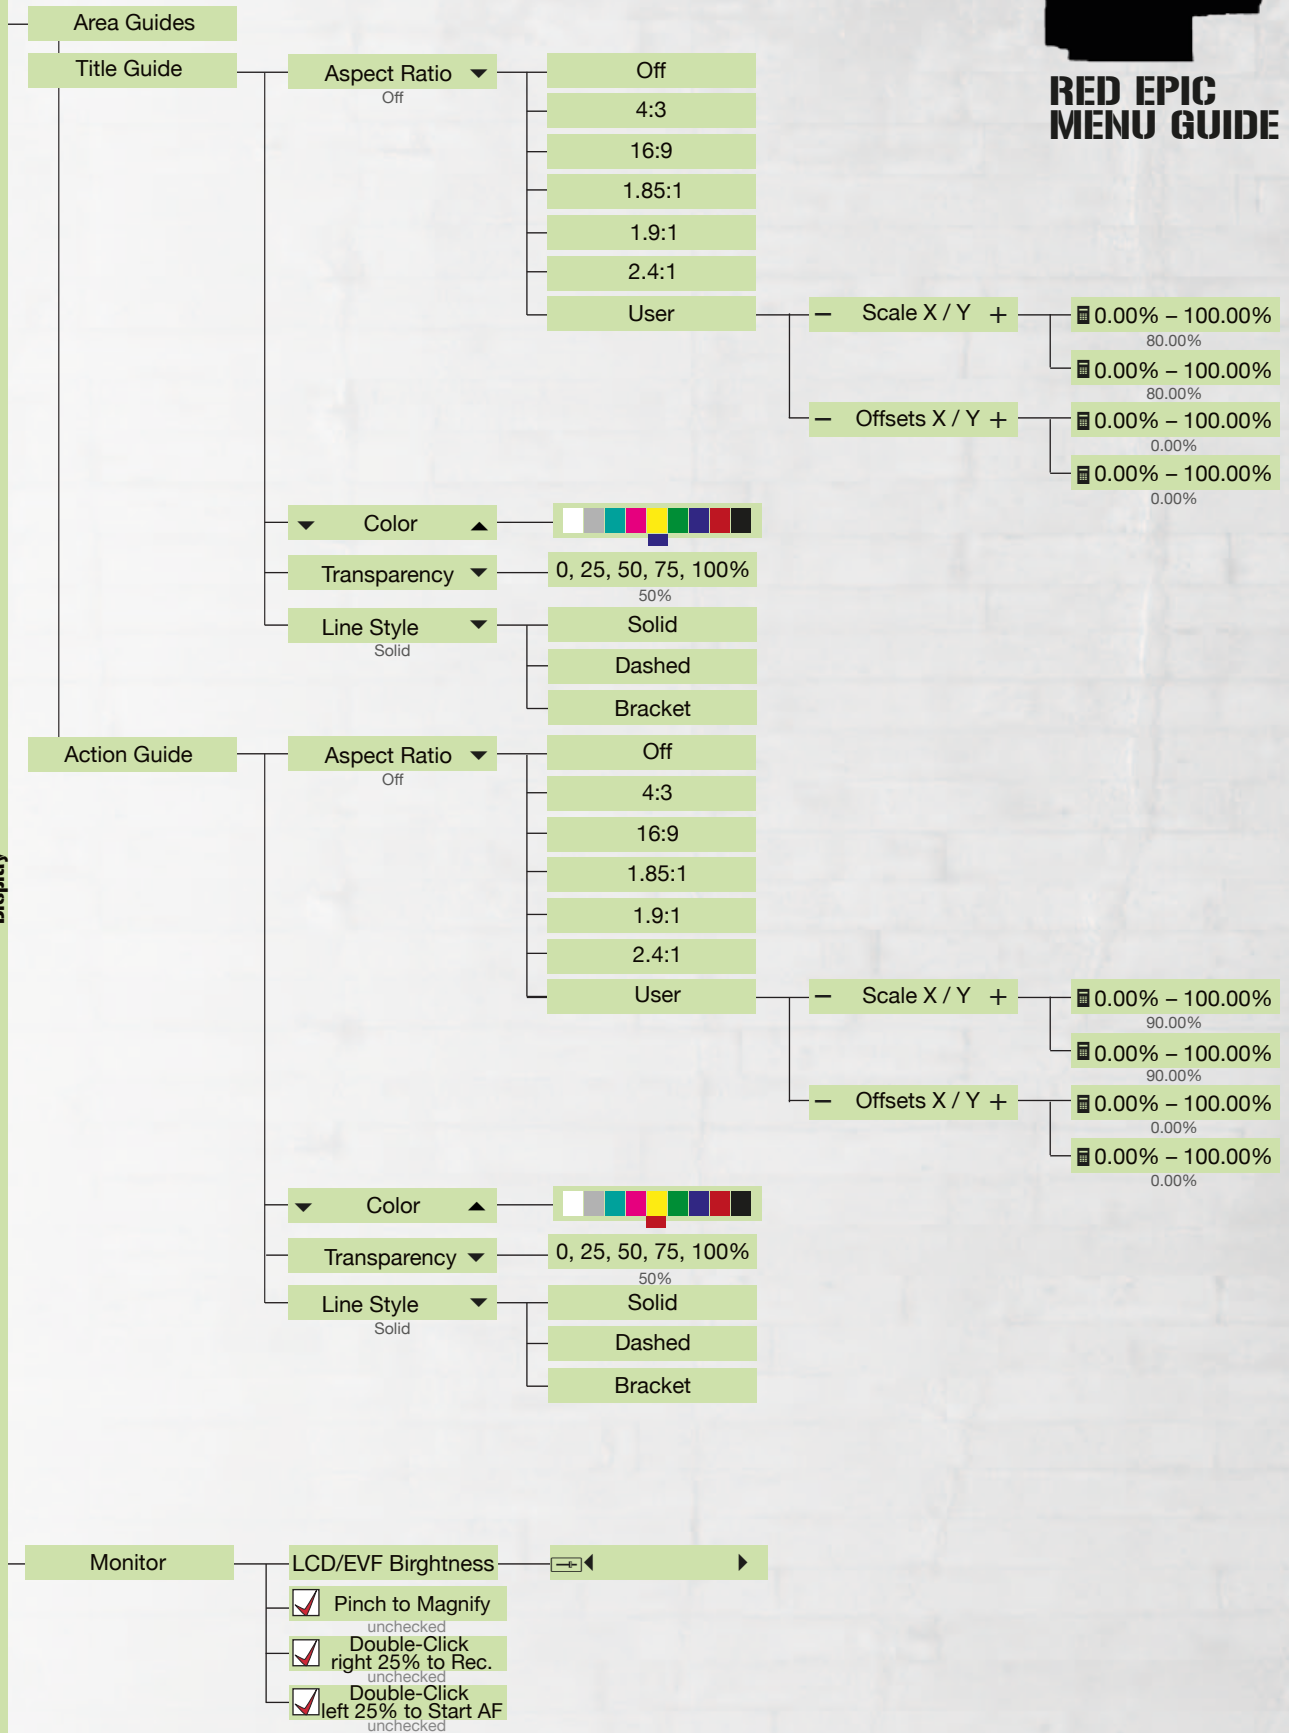

Settings

Display

RED EPIC MENU GUIDE