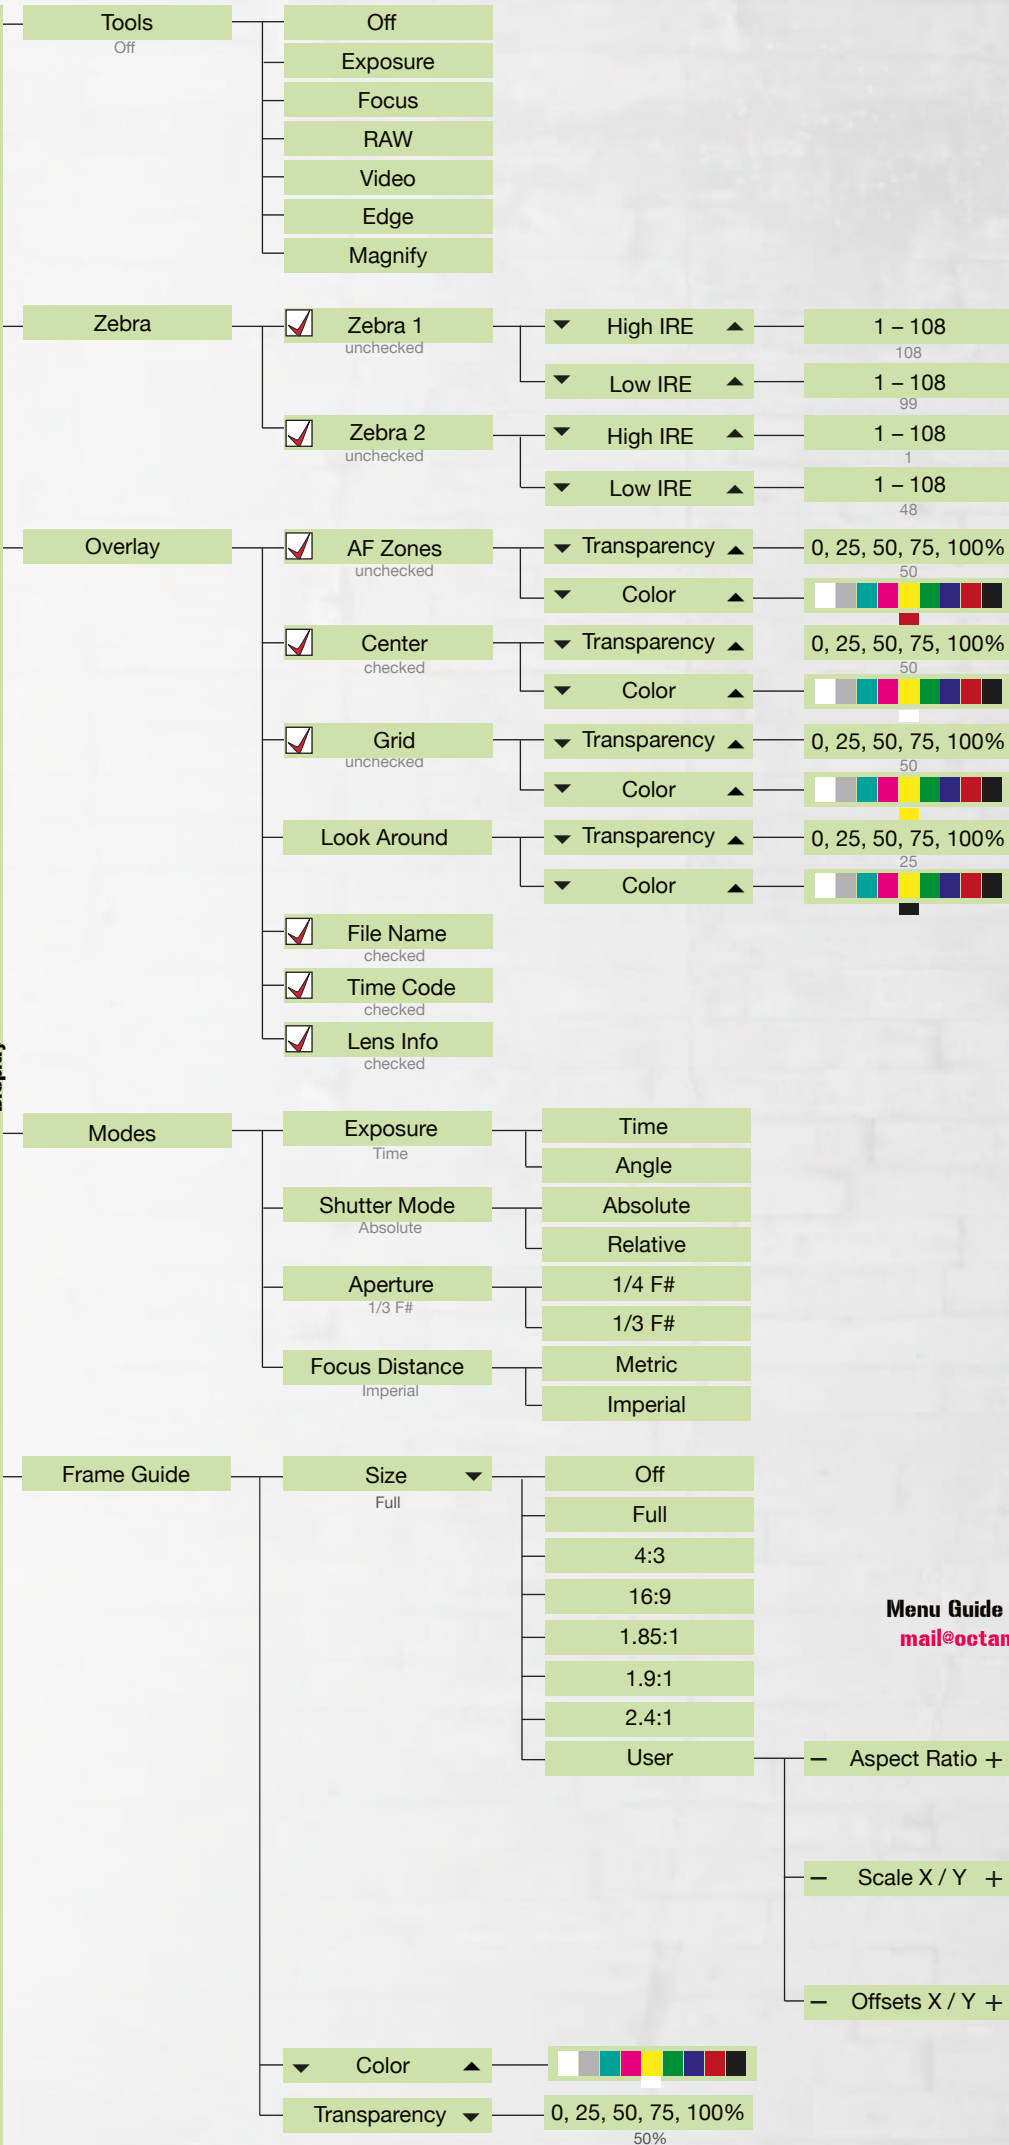

Secondary Menus 2/7

Settings

Display

RED EPIC MENU GUIDE

Menu Guide OCTAMAS AG Switzerland
mail@octamas.com +41 44 401 58 00
www.octamas.com