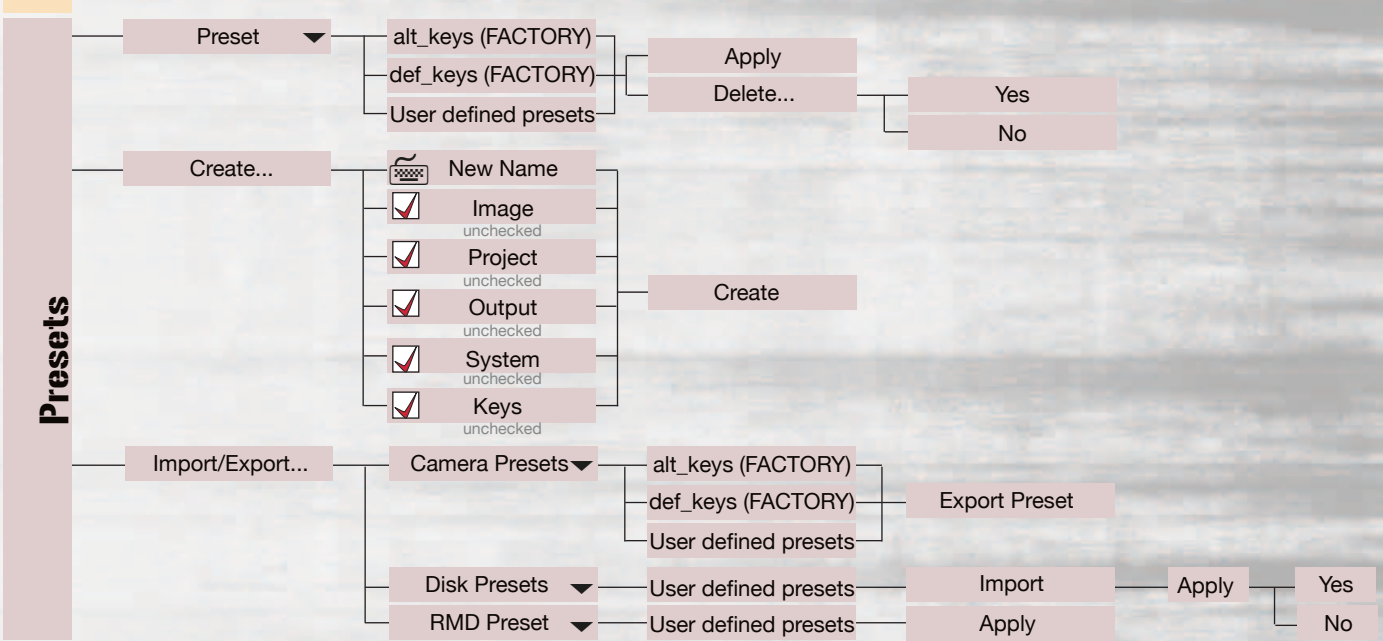

Secondary Menus 1/7

RED EPIC MENU GUIDE

Exposure

Not Implemented at this time

Settings

Settings see next pages

Secondary Menus 2/7

Settings

Look

RED EPIC MENU GUIDE

Project

Secondary Menus 6/7

Settings

Audio / Video

Automatically assign menu screen if enabled
unchecked

- Turning monitors ON/OFF or changing resolution requires a restart
- HDSDI and HDMI cannot be enabled at the same time
- Double-tapping on the touch LCD will re-enable the menus
- Settings will be applied when the dialog is closed