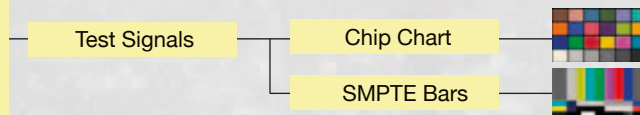

Look

RED EPIC MENU GUIDE

Project

Secondary Menus 6/7

Settings

Audio / Video

Automatically assign menu screen if enabled
unchecked

- Turning monitors ON/OFF or changing resolution requires a restart
- HDSDI and HDMI cannot be enabled at the same time
- Double-tapping on the touch LCD will re-enable the menus
- Settings will be applied when the dialog is closed