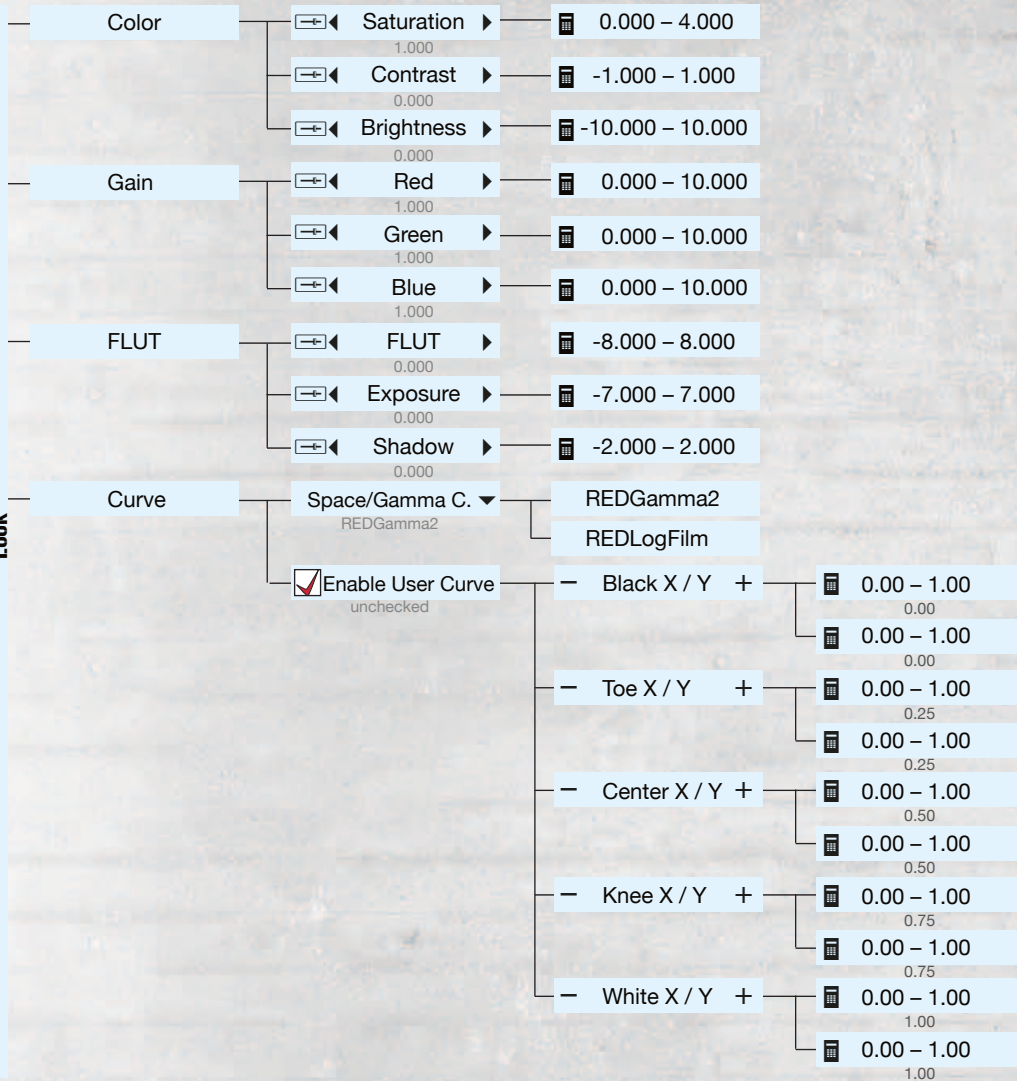

White Balance

- Basic: 1700 – 10000 K
 - Advanced:
 - Preset: Daylight
 - Incandecent (2800K)
 - Tungsten (3200K)
 - Flourescent (4500K)
 - Flash (5500K)
 - Daylight (5600K)
 - Cloudy (7500K)
 - Shade (9000K)
 - Color Temp.: 1700 – 10000K +
5600 K
 - Tint: -100.000 – 100.000 +
0
 - Calc White Balance
- Apply Preset

Secondary Menus 1/7

RED EPIC MENU GUIDE

Exposure

Not Implemented at this time

Settings

Settings see next pages

Secondary Menus 2/7

Settings

Display

RED EPIC MENU GUIDE

Menu Guide OCTAMAS AG Switzerland
 mail@octamas.com +41 44 401 58 00
 www.octamas.com

Settings

Display

RED EPIC MENU GUIDE

Secondary Menus 4/7

Settings

Look

RED EPIC MENU GUIDE

Project

Secondary Menus 6/7

Settings

Audio / Video

Automatically assign menu screen if enabled
unchecked

- Turning monitors ON/OFF or changing resolution requires a restart
- HDSDI and HDMI cannot be enabled at the same time
- Double-tapping on the touch LCD will re-enable the menus
- Settings will be applied when the dialog is closed