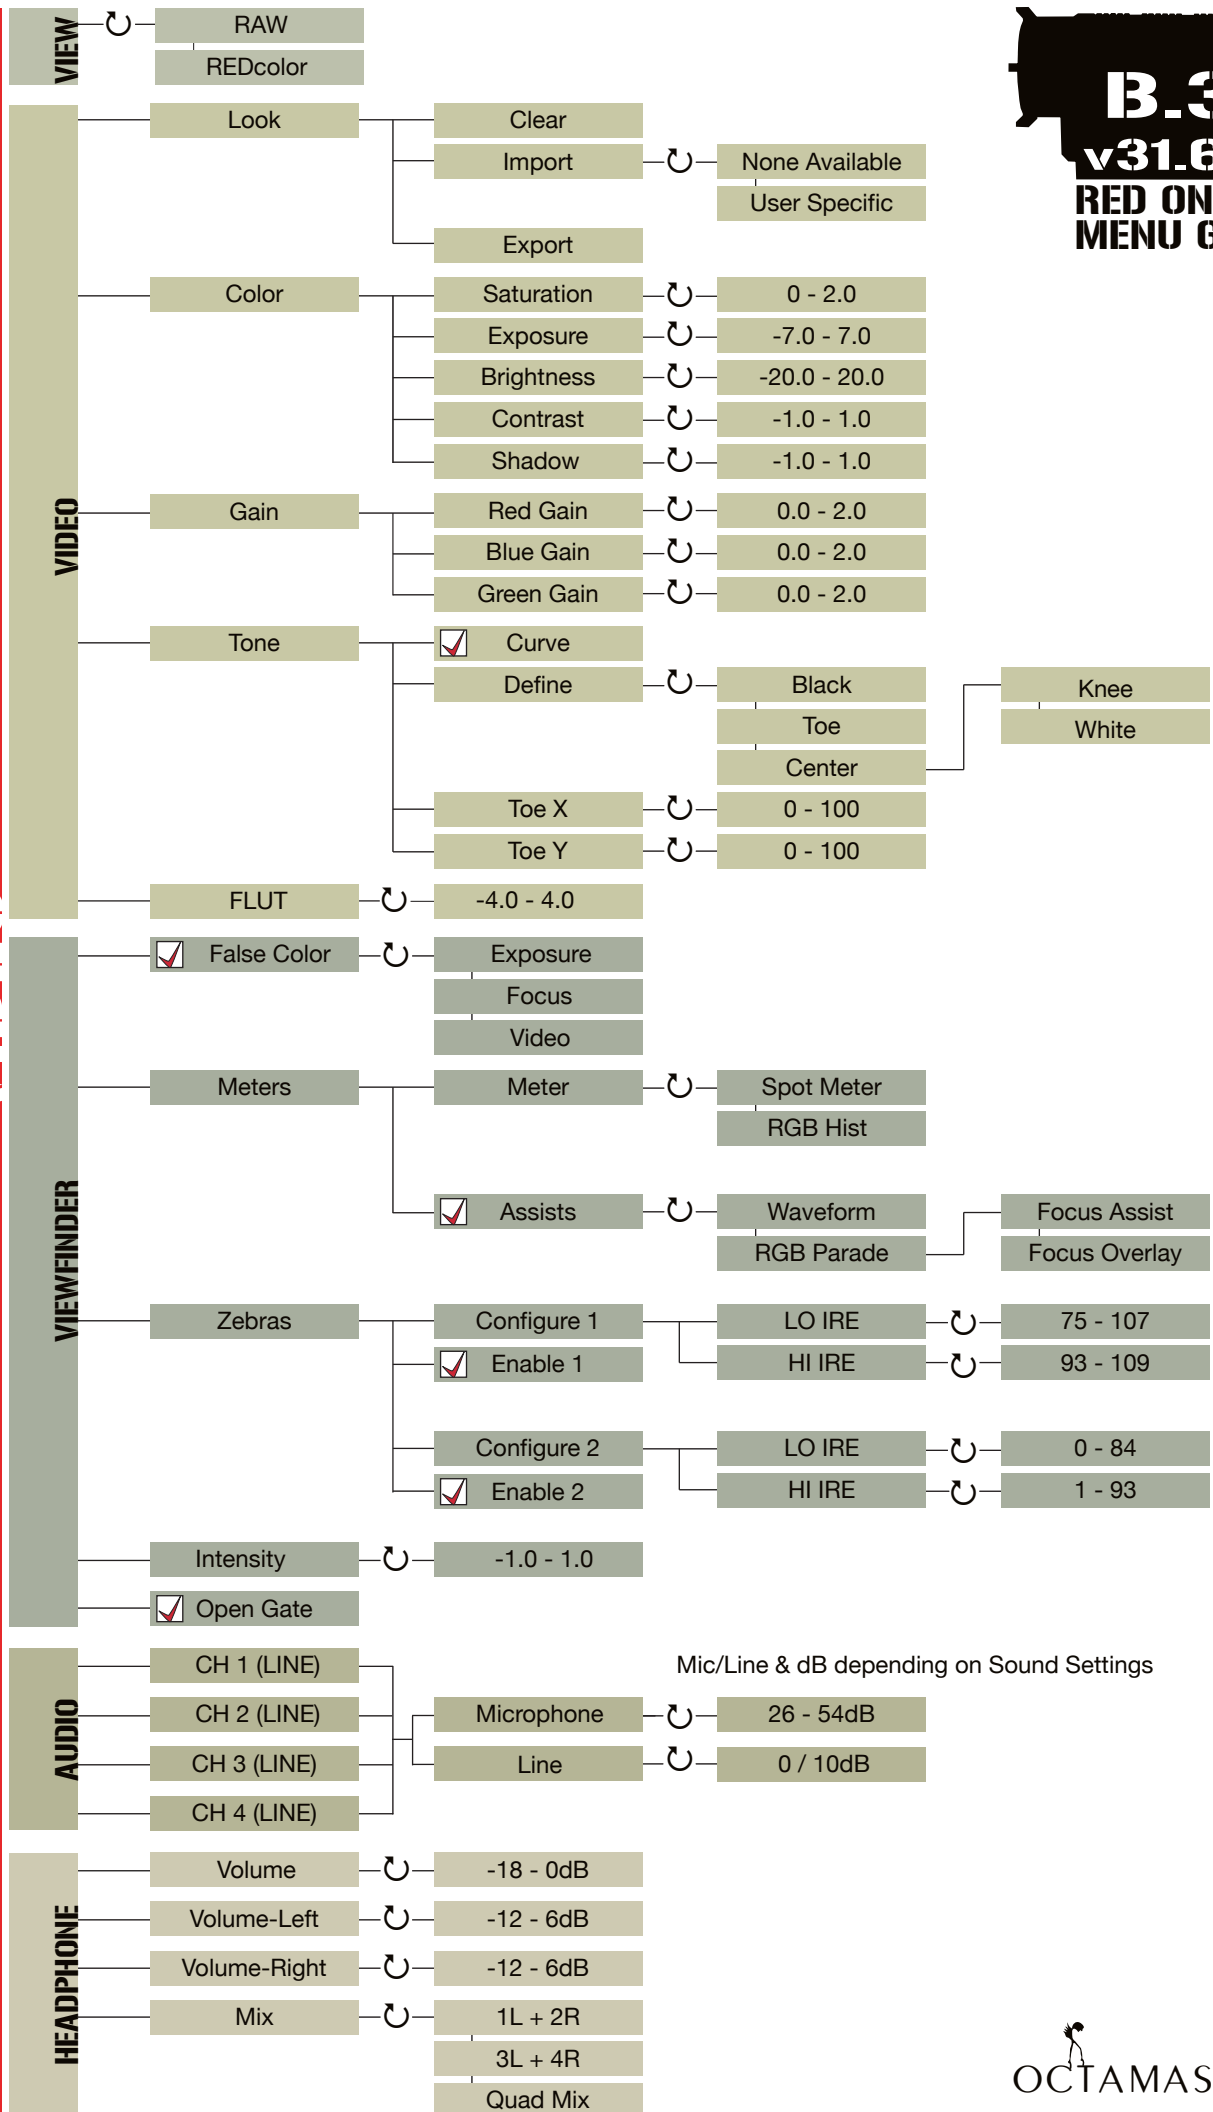

<b>SENSITIVITY</b>	ISO 100	ISO 500					
	ISO 125	ISO 640					
	ISO 160	ISO 800	ISO 2500 - 6400				
	ISO 200	ISO 1000	Mysterium-X only				
	ISO 250	ISO 1280					
	ISO 320	ISO 1600					
	ISO 400	ISO 2000					
<b>COLOR TEMP</b>	Auto WB						
	Tungsten						
	Daylight						
	Manual WB	1700 - 100000°K					
	Trim						
<b>SHUTTER</b>	<input checked="" type="checkbox"/> Genlock						
	Mode	Normal					
		Syncro					
		Relative					
	Speed	1 sec	1/12 sec	1/33 sec	1/100 sec	1/384 sec	1/800 sec
		1/2 sec	1/16 sec	1/40 sec	1/120 sec	1/400 sec	1/1000 sec
		1/3 sec	1/24 sec	1/48 sec	1/125 sec	1/500 sec	1/1200 sec
		1/4 sec	1/25 sec	1/50 sec	1/192 sec	1/696 sec	1/2000 sec
		1/6 sec	1/30 sec	1/60 sec	1/200 sec		
		1/8 sec	1/32 sec	1/96 sec	1/250 sec		
	Syncro	10 - 90					
	Phase	-45° - 45°					
<b>VARISPEED</b>	Varispeed						
	<input checked="" type="checkbox"/> Ramp	On-Record					
		On-Event					
	Framerate	2K: 1 - 120fps	depending on Project Settings				
		3K: 1 - 60fps					
		4K: 1 - 30fps					
	4.5K: 1 - 30fps						
	Time	1 - 120 sec					
	End Rate	2K: 1 - 120fps	depending on Project Settings				
		3K: 1 - 60fps					
		4K: 1 - 30fps					
		4.5K: 1 - 30fps					
<b>TIMELAPSE</b>	<input checked="" type="checkbox"/> Enable	Interval					
		One-Shot					
	Speed	1/2 sec	1/24 sec	1/48 sec	1/125 sec	1/500 sec	
		1/3 sec	1/25 sec	1/50 sec	1/192 sec	1/696 sec	
		1/4 sec	1/30 sec	1/60 sec	1/200 sec	1/800 sec	
		1/6 sec	1/32 sec	1/96 sec	1/250 sec	1/1000 sec	
		1/8 sec	1/33 sec	1/100 sec	1/384 sec	1/1200 sec	
		1/12 sec	1/40 sec	1/120 sec	1/400 sec	1/2000 sec	
		1/16 sec					
		Step Print	1 - 10 frames				
	Interval	1 sec	8 sec	256 sec			
		2 sec	16 sec	512 sec			
		3 sec	32 sec	1024 sec			
		4 sec	64 sec				
		5 sec	128 sec				
	Burst Type	Repeated					
		Unique					

\*Menu configurable only when in Master/Slave

## B.31 v31.6.16 RED ONE MENU GUIDE

### SET CLOCK