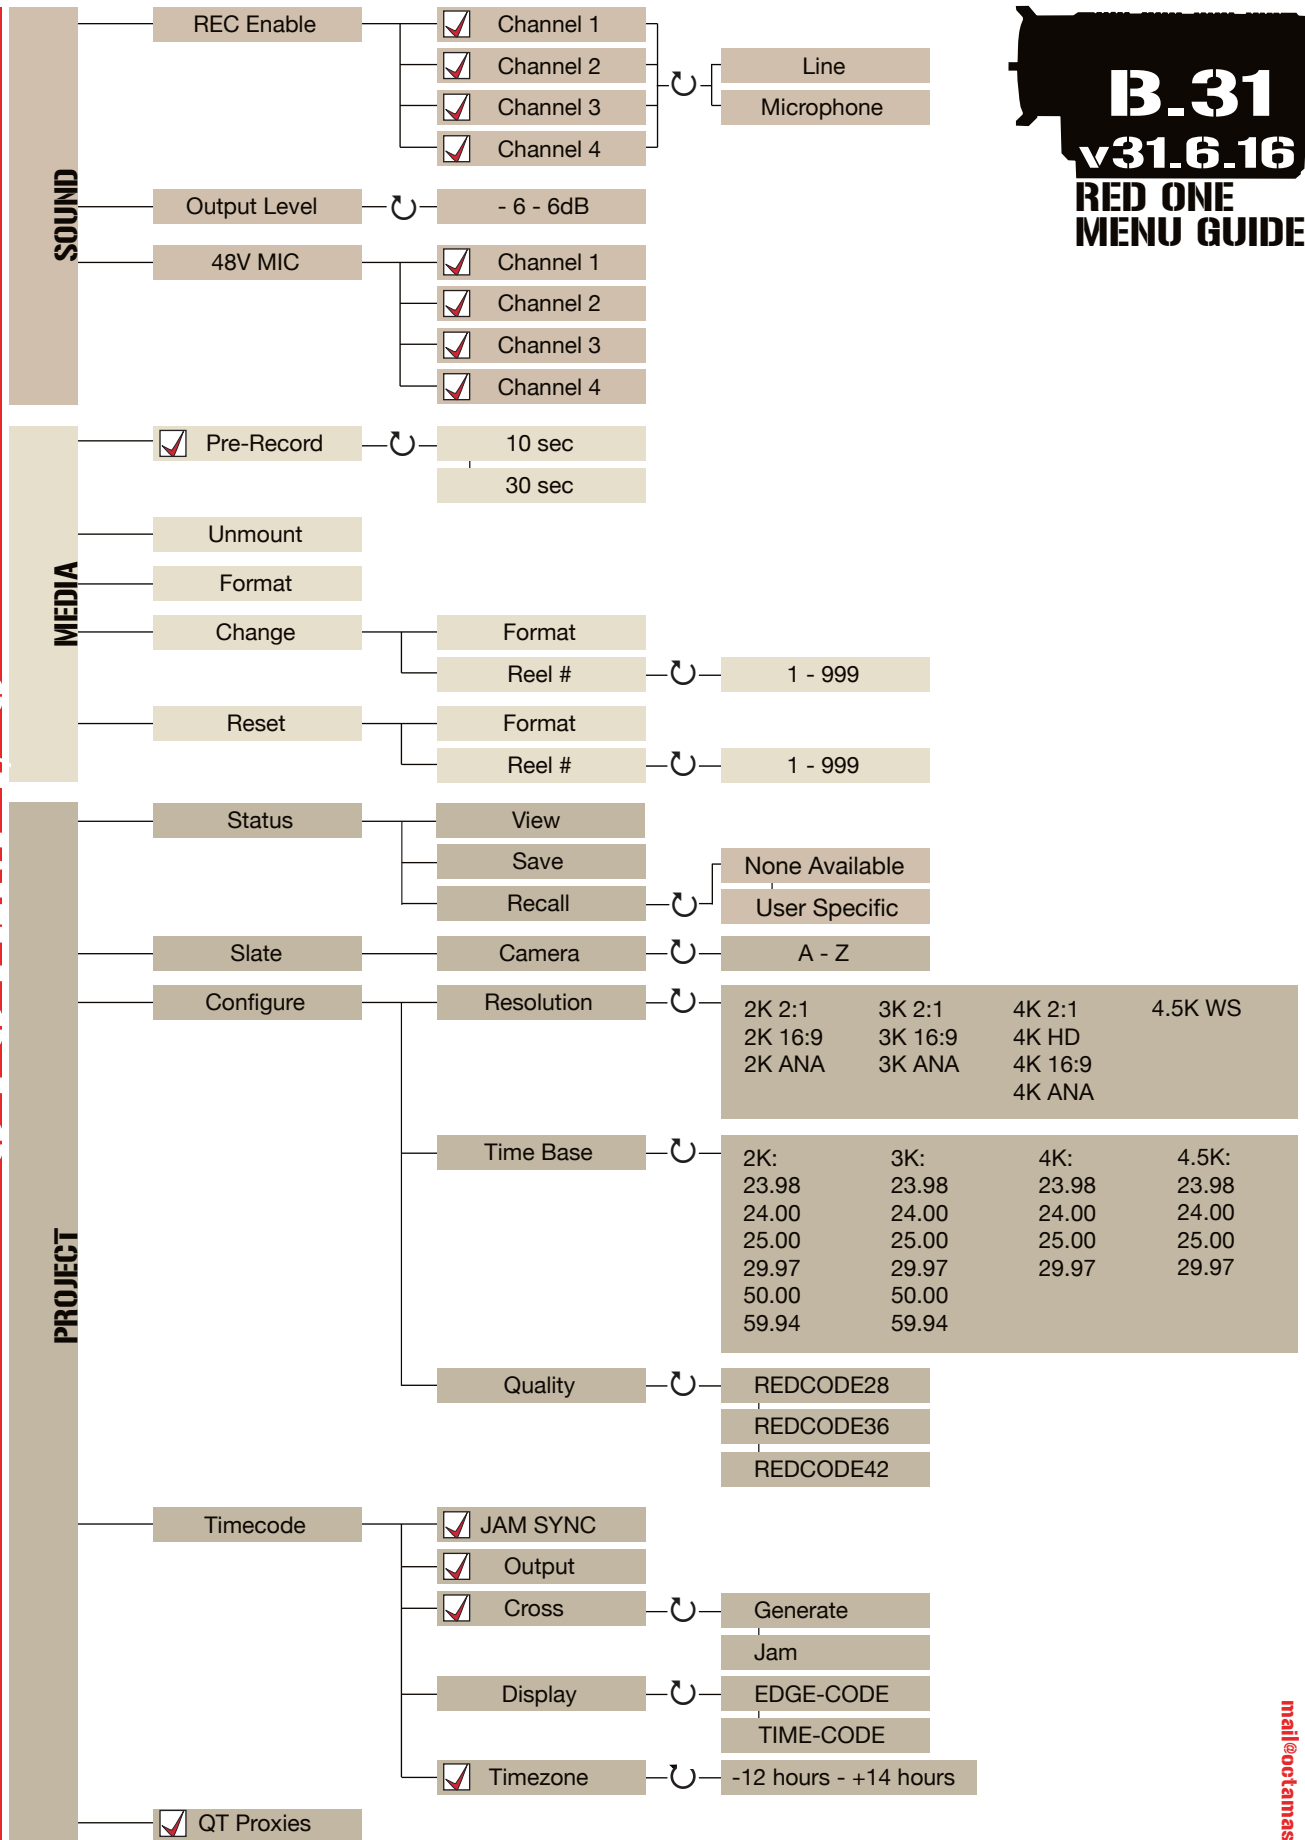

<b>SENSITIVITY</b>	ISO 100	ISO 500					
	ISO 125	ISO 640					
	ISO 160	ISO 800	ISO 2500 - 6400				
	ISO 200	ISO 1000	Mysterium-X only				
	ISO 250	ISO 1280					
	ISO 320	ISO 1600					
	ISO 400	ISO 2000					
<b>COLOR TEMP</b>	Auto WB						
	Tungsten						
	Daylight						
	Manual WB	1700 - 100000°K					
	Trim						
<b>SHUTTER</b>	<input checked="" type="checkbox"/> Genlock						
	Mode	Normal					
		Syncro					
		Relative					
	Speed	1 sec	1/12 sec	1/33 sec	1/100 sec	1/384 sec	1/800 sec
		1/2 sec	1/16 sec	1/40 sec	1/120 sec	1/400 sec	1/1000 sec
		1/3 sec	1/24 sec	1/48 sec	1/125 sec	1/500 sec	1/1200 sec
		1/4 sec	1/25 sec	1/50 sec	1/192 sec	1/696 sec	1/2000 sec
		1/6 sec	1/30 sec	1/60 sec	1/200 sec		
		1/8 sec	1/32 sec	1/96 sec	1/250 sec		
	Syncro	10 - 90					
	Phase	-45° - 45°					
<b>VARISPEED</b>	Varispeed						
	<input checked="" type="checkbox"/> Ramp	On-Record					
		On-Event					
	Framerate	2K: 1 - 120fps	depending on Project Settings				
		3K: 1 - 60fps					
		4K: 1 - 30fps					
	4.5K: 1 - 30fps						
	Time	1 - 120 sec					
	End Rate	2K: 1 - 120fps	depending on Project Settings				
		3K: 1 - 60fps					
		4K: 1 - 30fps					
		4.5K: 1 - 30fps					
<b>TIMELAPSE</b>	<input checked="" type="checkbox"/> Enable	Interval					
		One-Shot					
	Speed	1/2 sec	1/24 sec	1/48 sec	1/125 sec	1/500 sec	
		1/3 sec	1/25 sec	1/50 sec	1/192 sec	1/696 sec	
		1/4 sec	1/30 sec	1/60 sec	1/200 sec	1/800 sec	
		1/6 sec	1/32 sec	1/96 sec	1/250 sec	1/1000 sec	
		1/8 sec	1/33 sec	1/100 sec	1/384 sec	1/1200 sec	
		1/12 sec	1/40 sec	1/120 sec	1/400 sec	1/2000 sec	
		1/16 sec					
		Step Print	1 - 10 frames				
	Interval	1 sec	8 sec	256 sec			
		2 sec	16 sec	512 sec			
		3 sec	32 sec	1024 sec			
		4 sec	64 sec				
		5 sec	128 sec				
	Burst Type	Repeated					
		Unique					

\*Menu configurable only when in Master/Slave

## B.31 v31.6.16 RED ONE MENU GUIDE

### SET CLOCK