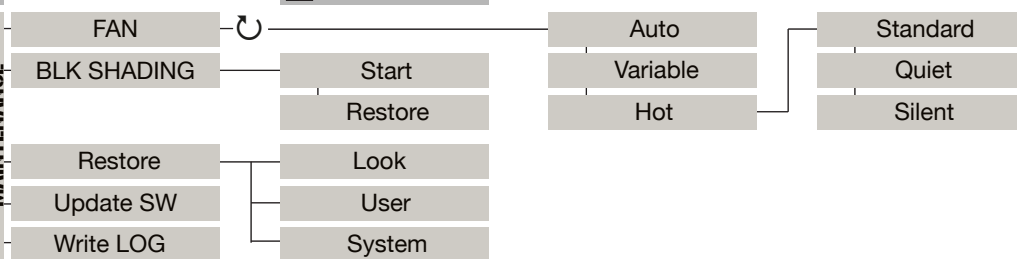

MAINTENANCE